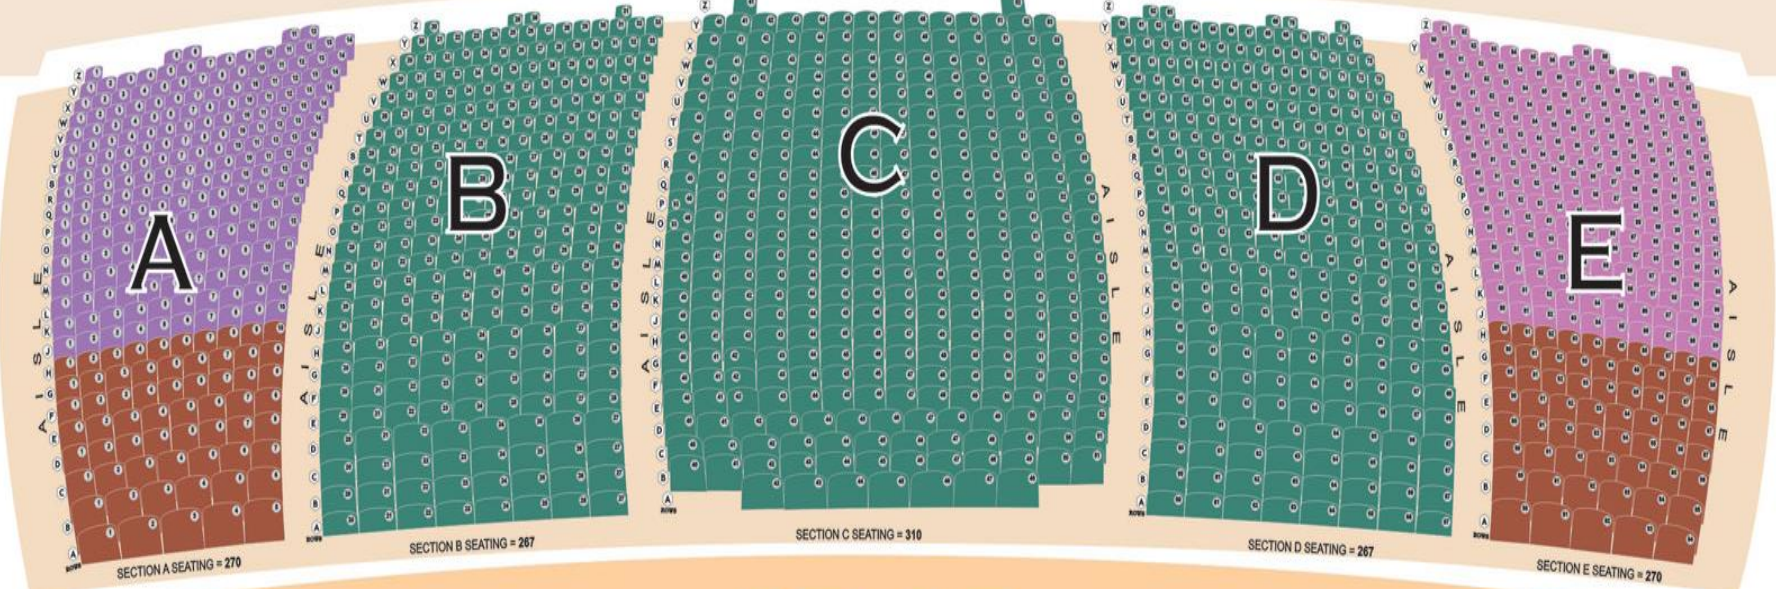

ROOSEVELT HIGH SCHOOL AUDITORIUM

F

G

H

I

J

K

L

A

B

C

D

E

SECTION A SEATING = 270

SECTION B SEATING = 267

SECTION C SEATING = 310

SECTION D SEATING = 267

SECTION E SEATING = 270

STAGE